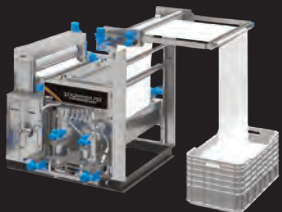

FEEL THE POWER OF WATER

PREPARATION Lines

STARWASH FSE

MERCERIZING ML 27

STEAMER CS/HT

ROPE DYEING Machines

CHRONOFLOW | HT

SAMPLE | HT

DYNAMICA SPRINT | HT

EUROFLOW SPORT | HT

SOFTFLOW 18 | HT

SOFTFLOW 99 | LT

OPEN-WIDTH DYEING Machines

JIGGER 143 | HT

JIGGER 98 | LT

SILURO | HT

JIGGER 110 | HT

WASHING Lines

MULTIWASH - M

SUPERDOME

STARWASH EVO

LAVAPRINT

BC38 SUPER

SINCE 1963, DEVELOPS, MANUFACTURES AND INSTALLS
DISCONTINUOUS DYEING MACHINES AND WASHING & PREPARATION LINES