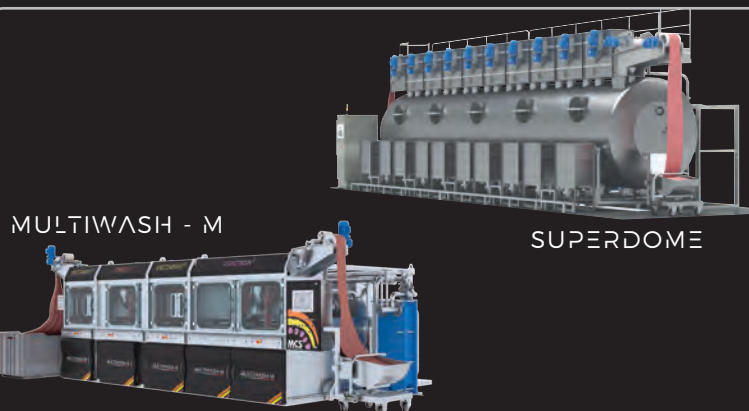

FEEL THE POWER OF WATER

PREPARATION Lines

STARWASH FSE

MERCERIZING ML 27

STEAMER CS/HT

ROPE DYEING Machines

CHRONOFLOW | HT

SAMPLE | HT

JIGGER 110 | HT

WASHING Lines

MULTIWASH - M

SUPERDOME

STARWASH EVO

LAVAPRINT

BC38 SUPER

SINCE 1963, DEVELOPS, MANUFACTURES AND INSTALLS
DISCONTINUOUS DYEING MACHINES AND WASHING & PREPARATION LINES